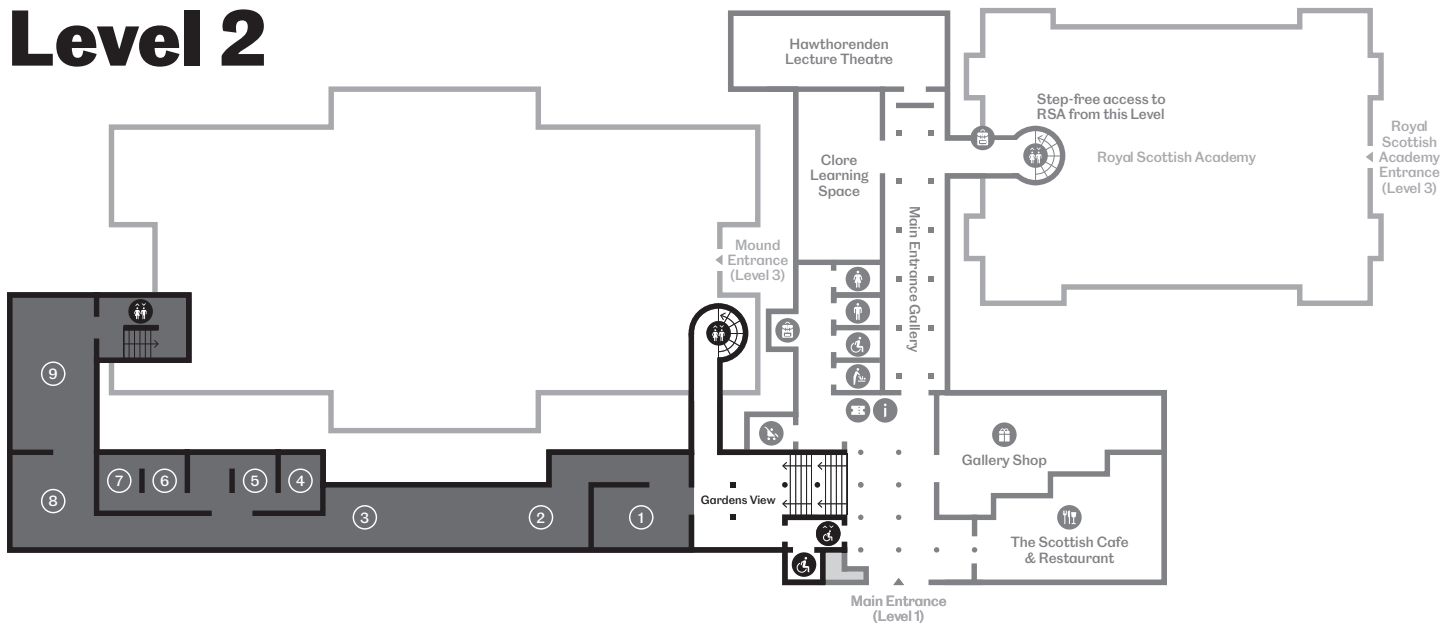

National

Royal Scottish Academy

East Princes Street Gardens

Level 1

Level 2

Level 3

Level 4

Key

- | | | |
|---------------------|-------------------|----------------------------------|
| ♀ Female toilet | 🚰 Lift | 🛍 Shop |
| ♂ Male toilet | ♿ Accessible lift | 🍷 Scottish Cafe & Restaurant |
| ♿ Accessible toilet | ℹ Information | ☕ Cafe Espresso |
| 👶 Baby change | 🧳 Lockers | 🚻 Partial changing places toilet |
| 🛒 Buggy store | 🎫 Tickets | |