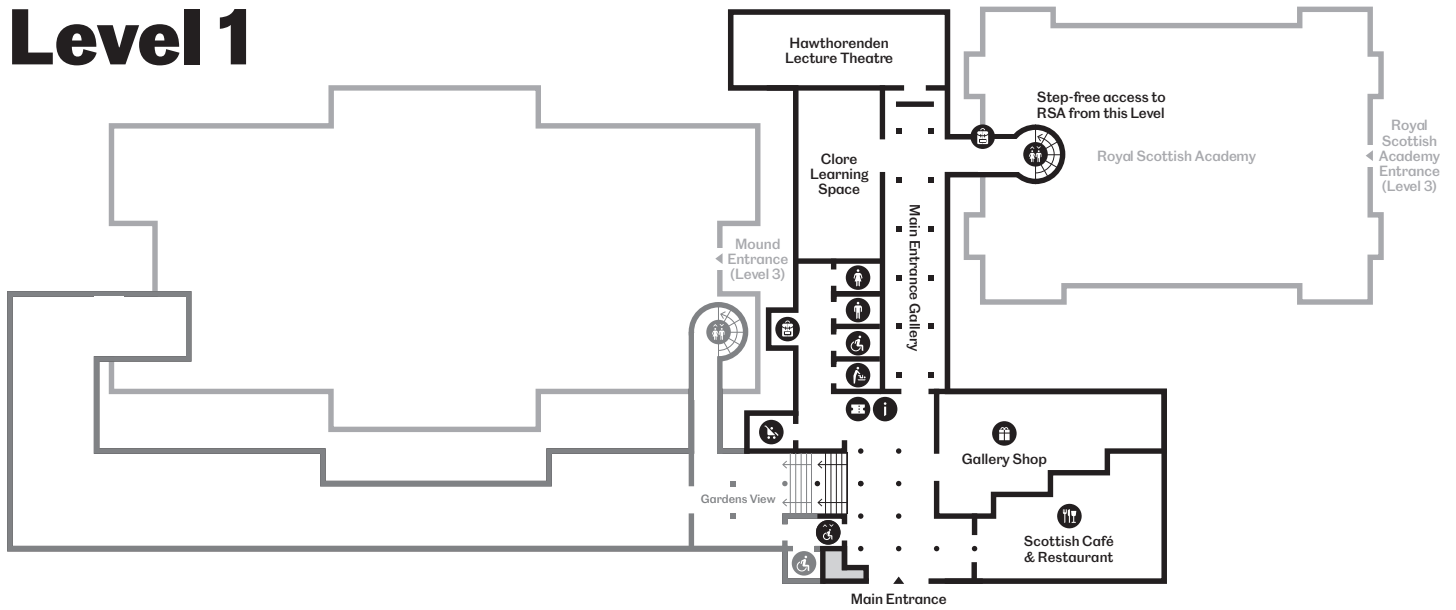

National

Royal Scottish Academy

East Princes Street Gardens

Level 1

Level 2

Level 3

Level 4

Key

- | | | |
|---------------------|-------------------|----------------------------------|
| ♀ Female toilet | 🚰 Lift | 🛍 Shop |
| ♂ Male toilet | ♿ Accessible lift | 🍷 Scottish Cafe & Restaurant |
| ♿ Accessible toilet | ℹ Information | ☕ Cafe Espresso |
| 👶 Baby change | 🧳 Lockers | 🚻 Partial changing places toilet |
| 🛒 Buggy store | 🎫 Tickets | |