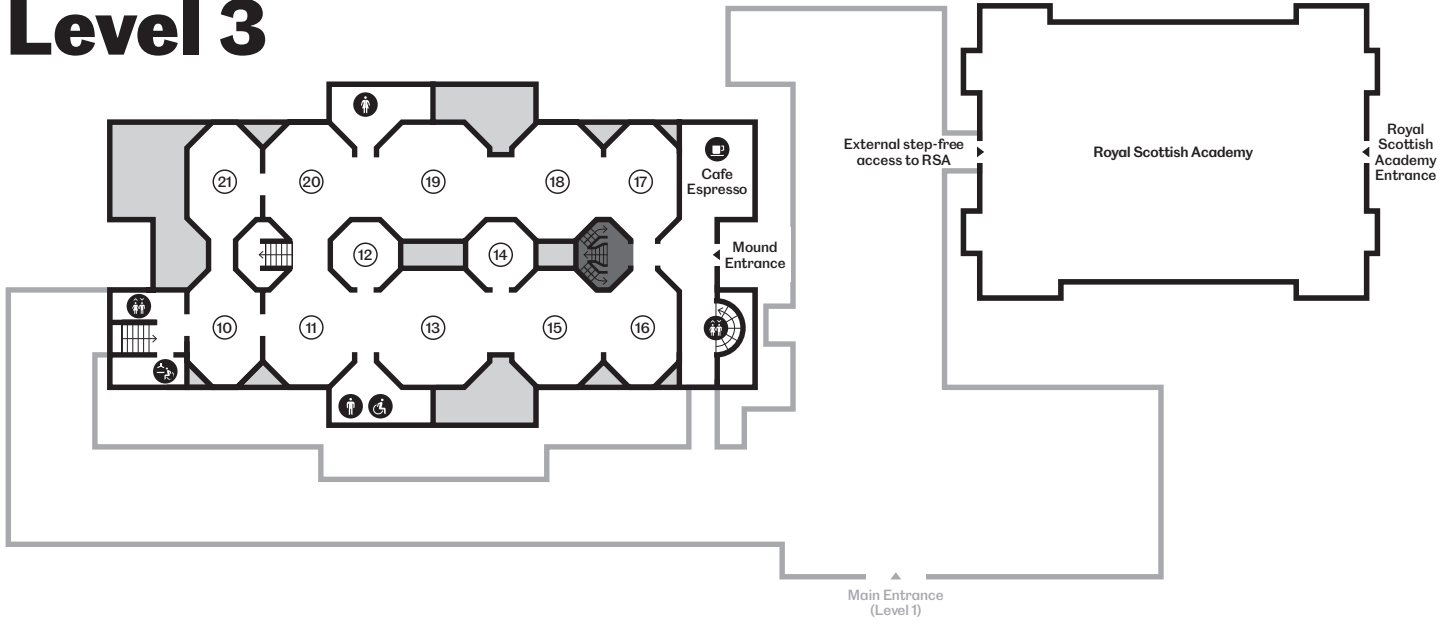

National

Royal Scottish Academy

East Princes Street Gardens

Level 1

Level 2

Level 3

Level 4

Key

- | | | |
|---------------------|-------------------|----------------------------------|
| ♀ Female toilet | 🚰 Lift | 🛍 Shop |
| ♂ Male toilet | ♿ Accessible lift | 🍷 Scottish Cafe & Restaurant |
| ♿ Accessible toilet | ℹ Information | ☕ Cafe Espresso |
| 👶 Baby change | 🧳 Lockers | 🚻 Partial changing places toilet |
| 🛒 Buggy store | 🎫 Tickets | |