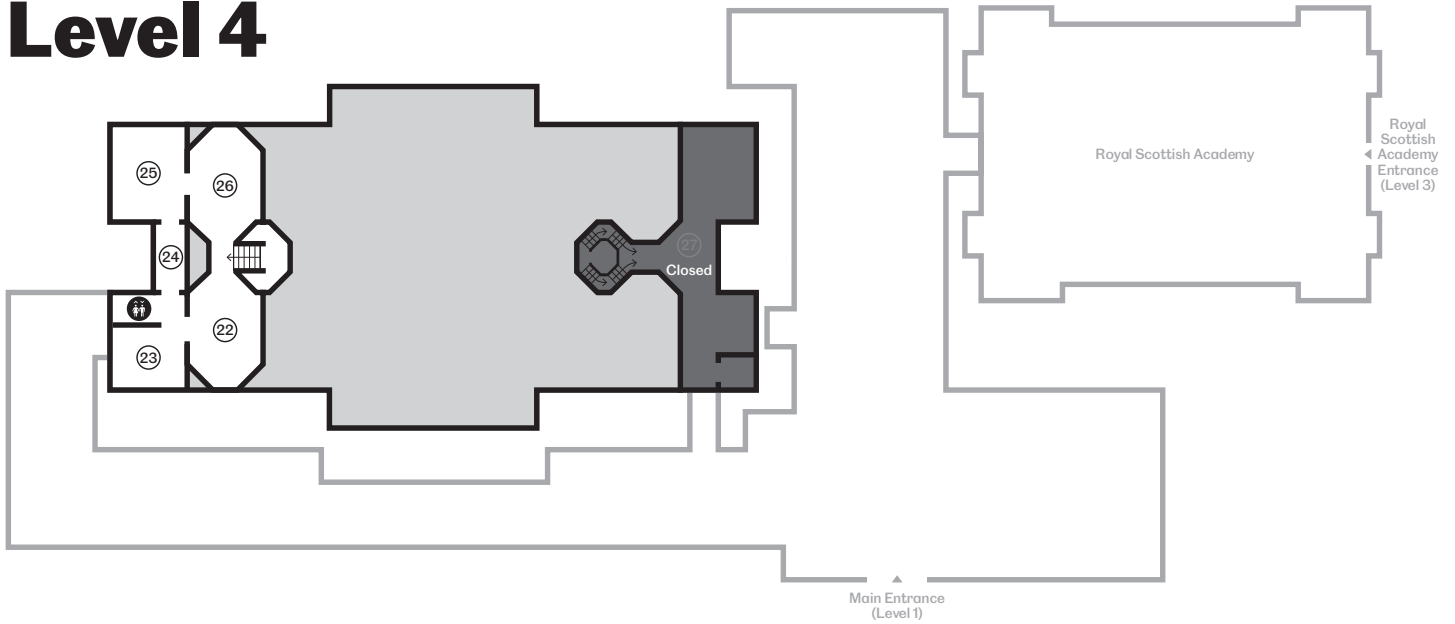

National

Royal Scottish Academy

East Princes Street Gardens

Level 1

Level 2

Level 3

Level 4

Key

- | | | |
|---------------------|-------------------|----------------------------------|
| ♀ Female toilet | 🚰 Lift | 🛍 Shop |
| ♂ Male toilet | ♿ Accessible lift | 🍷 Scottish Cafe & Restaurant |
| ♿ Accessible toilet | ℹ Information | ☕ Cafe Espresso |
| 👶 Baby change | 🧳 Lockers | 🚻 Partial changing places toilet |
| 🛒 Buggy store | 🎫 Tickets | |